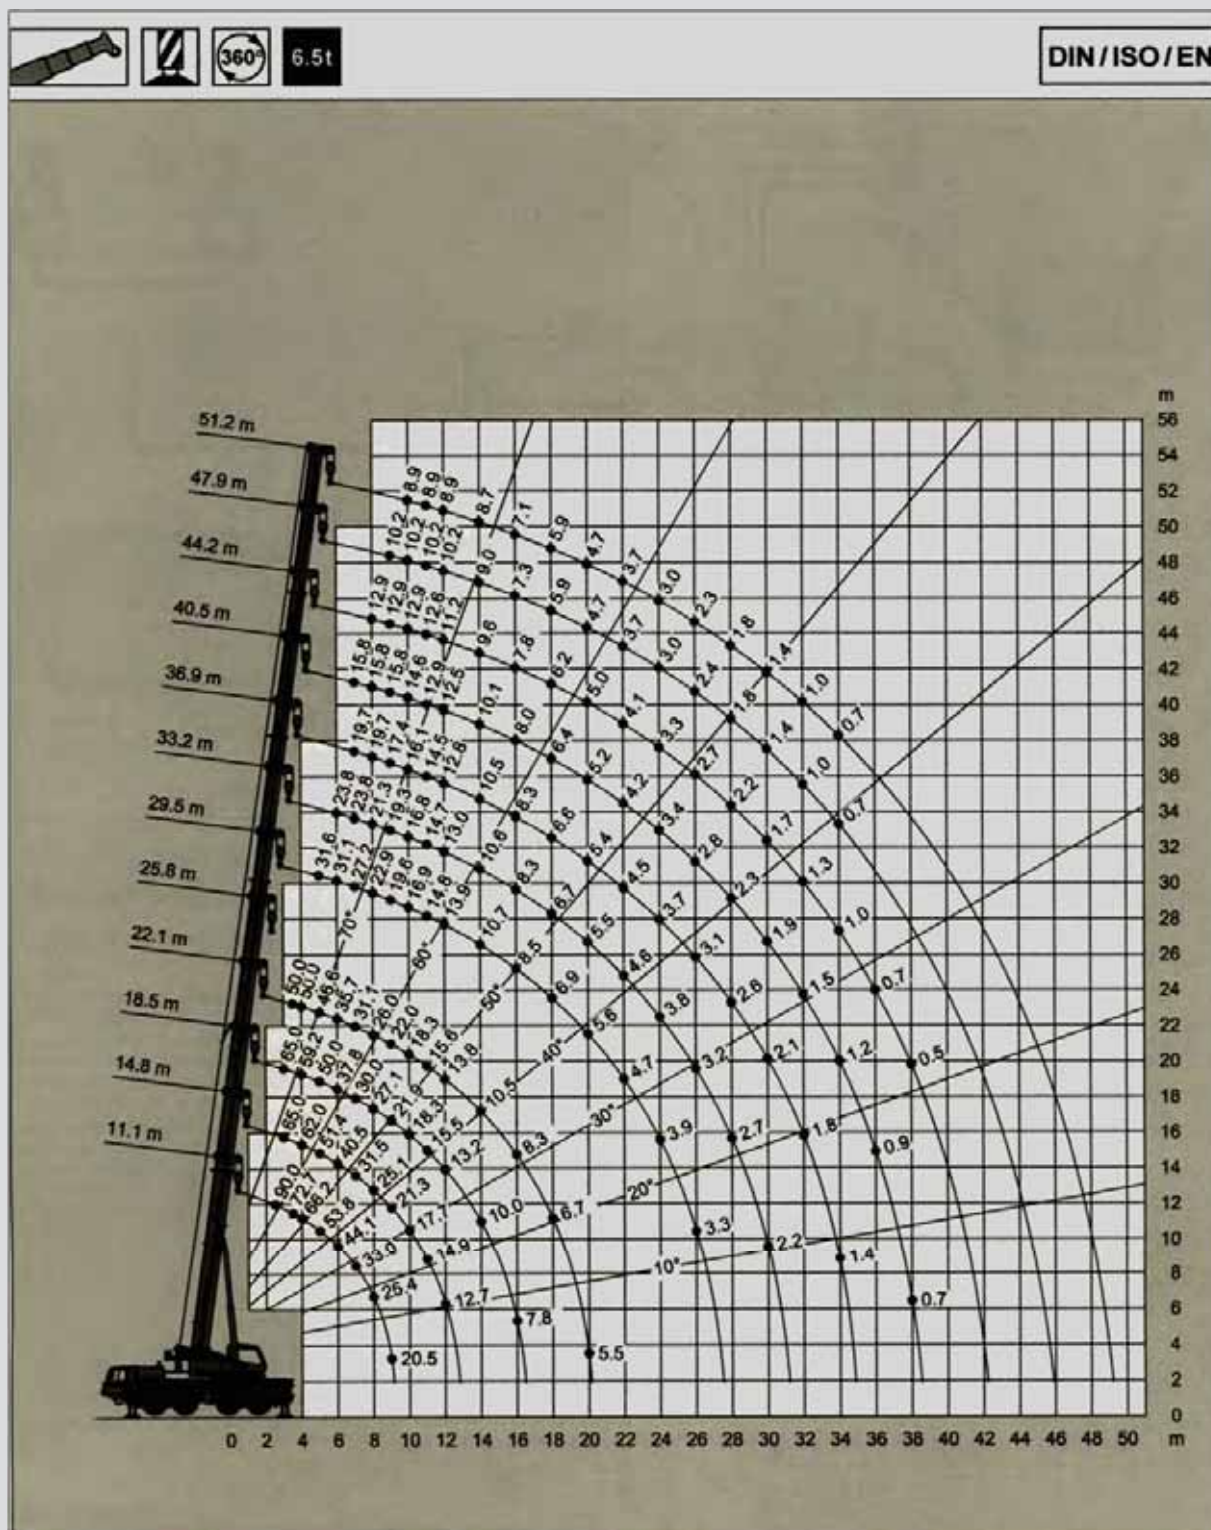

Tadano Faun ATF 90G-4.

90 Tonner

													DIN/ISO/EN	
m	11.1 m*	11.1 m	14.8 m	18.5 m	22.1 m	25.8 m	29.5 m	33.2 m	36.9 m	40.5 m	44.2 m	47.9 m	51.2 m	
2.5	90.0													
3.0	80.4	75.6	65.0	65.0										
3.5	72.7	68.5	65.0	63.2	50.0									
4.0	66.2	62.4	62.0	59.2	50.0	41.3								
4.5	60.3	57.2	56.7	55.6	50.0	40.9								
5.0	53.8	52.0	51.4	50.0	48.6	39.2	31.8							
6.0	44.1	43.5	40.5	37.8	35.7	34.2	31.1	23.8						
7.0	33.0	32.6	31.5	30.0	31.1	29.2	27.2	23.8	19.7	15.8				
8.0	25.4	25.1	25.1	27.1	26.0	24.5	22.9	21.3	19.7	15.8	12.9			
9.0	20.5	20.1	21.3	21.9	22.0	20.9	19.6	19.3	17.4	15.8	12.9	10.2		
10.0			17.7	18.3	18.3	18.1	16.9	16.8	18.1	14.6	12.9	10.2	8.9	
11.0			14.9	15.5	15.6	15.3	14.8	14.7	14.5	12.9	12.6	10.2	8.9	
12.0			12.7	13.2	13.8	13.6	13.9	13.0	12.8	12.5	11.2	10.2	8.9	
14.0				10.0	10.5	10.6	10.7	10.6	10.5	10.1	9.6	9.0	8.7	
16.0				7.8	8.3	8.3	8.5	8.3	8.3	8.0	7.8	7.3	7.1	
18.0					6.7	6.7	6.9	6.7	6.6	6.4	6.2	5.9	5.9	
20.0					5.5	5.5	5.6	5.5	5.4	5.2	5.0	4.7	4.7	
22.0						4.6	4.7	4.6	4.5	4.2	4.1	3.7	3.7	
24.0							3.9	3.8	3.7	3.4	3.3	3.0	3.0	
26.0							3.3	3.2	3.1	2.8	2.7	2.4	2.3	
28.0								2.7	2.6	2.3	2.2	1.8	1.8	
30.0								2.2	2.1	1.9	1.7	1.4	1.4	
32.0									1.8	1.5	1.3	1.0	1.0	
34.0									1.4	1.2	1.0	0.7	0.7	
36.0										0.9	0.7			
38.0										0.7	0.5			
40.0														
42.0														
44.0														
46.0														
48.0														
	I	0	0	48/0	92/46/0/0	92/46/0/0	92/0/0	92/46/0	92/46/0	92/46/0	92/0	92/46	92	100
	II	0	0	0/0	0/46/0/0	46/46/0/0	46/46/0	46/46/0	46/46/0	92/46/46	92/92	92/92	92	100
	III	0	0	0/0	0/0/0/0	0/46/46/0	46/46/0	46/46/46	46/46/92	46/46/92	92/92	92/92	92	100
	IV	0	0	0/0	0/0/46/0	0/0/46/46	0/46/92	46/46/92	46/46/92	46/92/92	48/92	92/92	92	100
	V	0	0	0/46	0/0/46/92	0/0/46/92	0/46/92	0/46/92	46/92/92	46/92/92	46/92	46/92	92	100

* Nach hinten / * Over rear / * A l'arrière / * Sobre la parte trasera

Tadano Faun ATF 90G-4.

90 Tonner