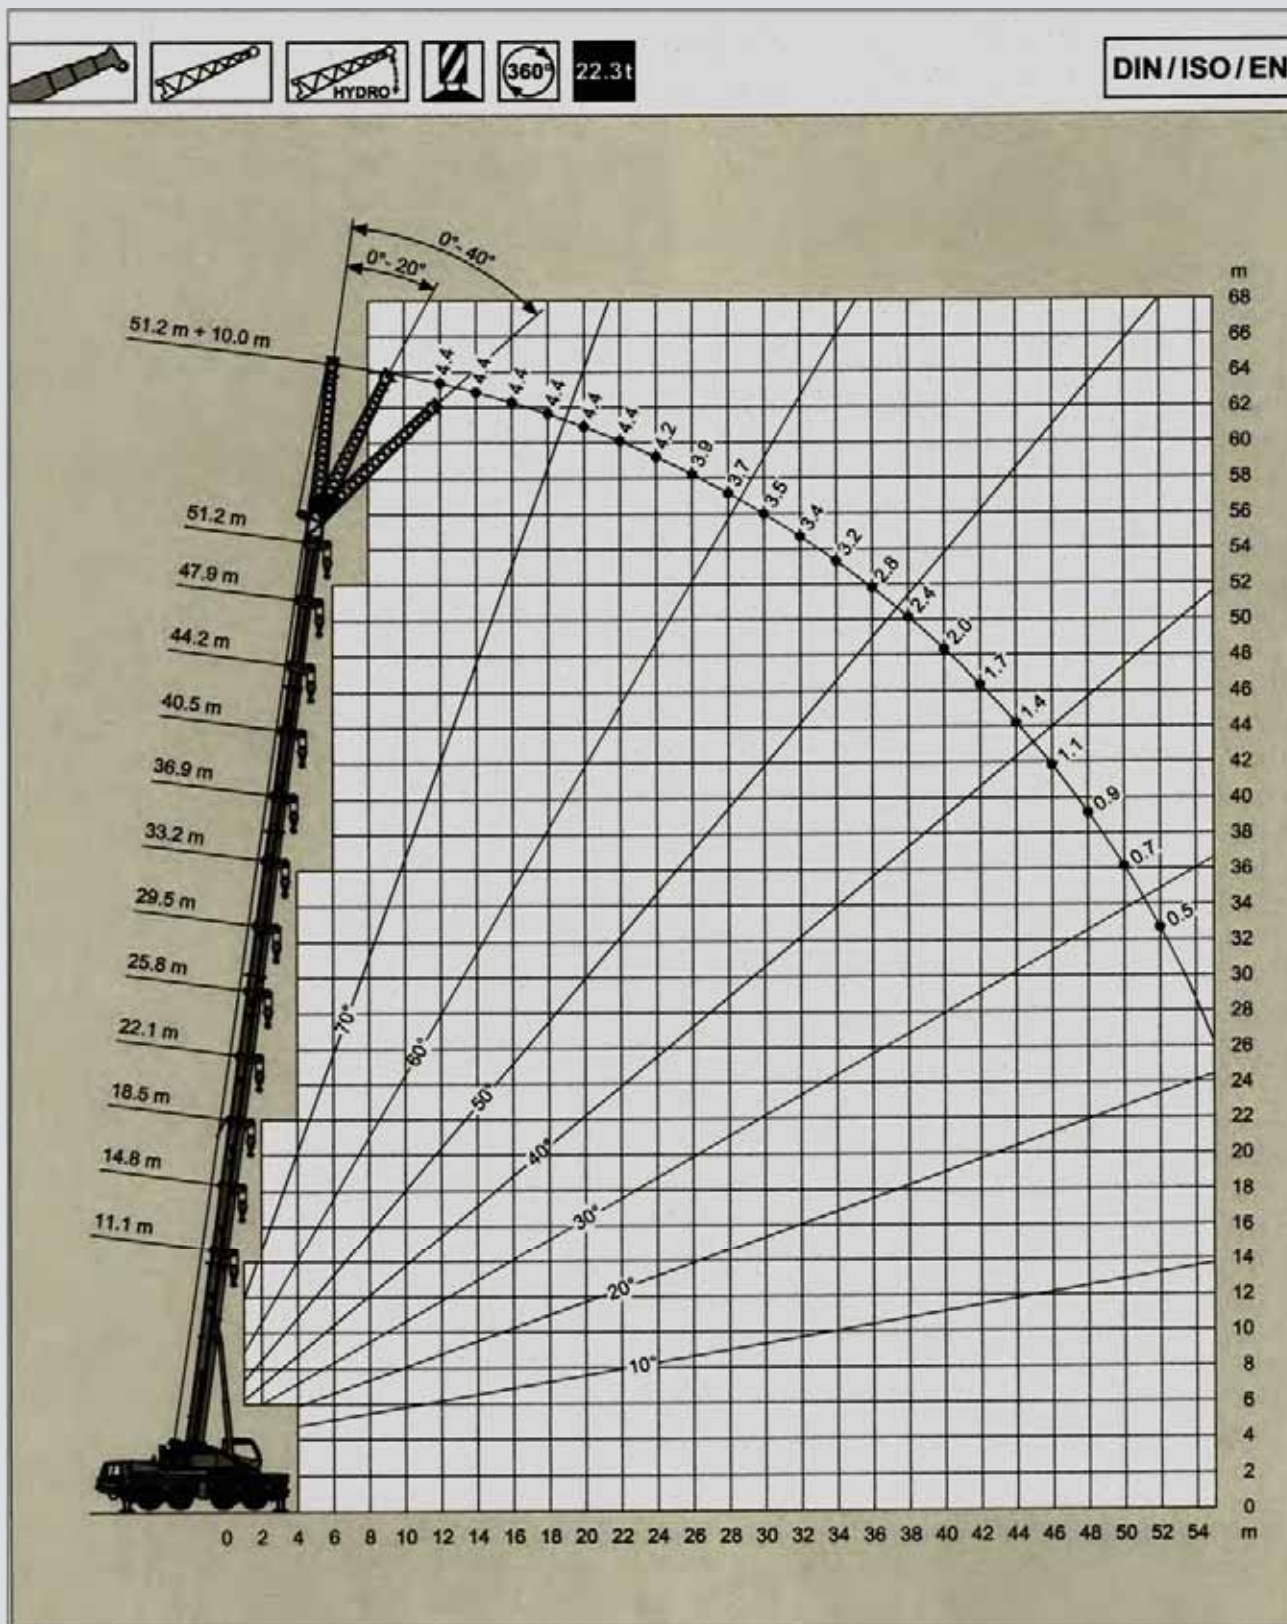

Tadano Faun ATF 90G-4.

90 Tonner