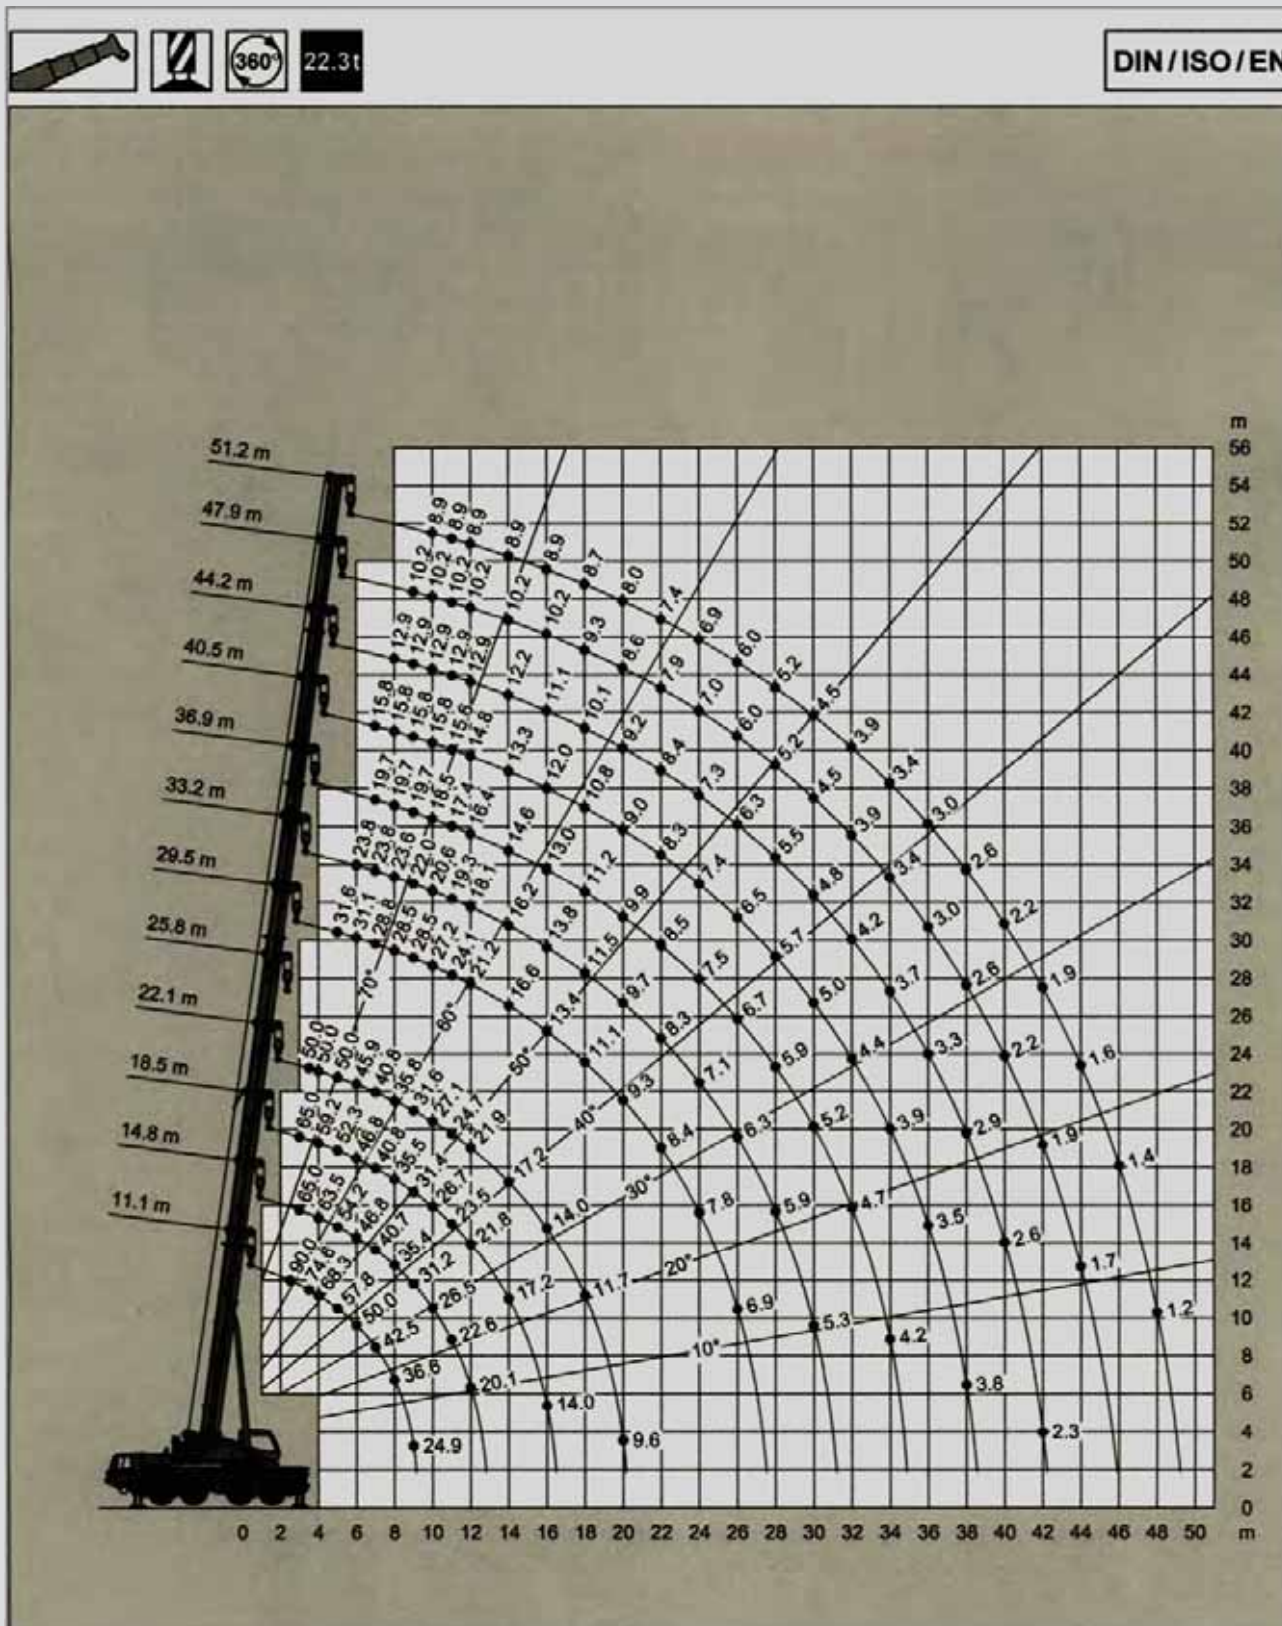

Tadano Faun ATF 90G-4.

90 Tonner

Tadano Faun ATF 90G-4.

90 Tonner

													DIN/ISO/EN	
m	11.1 m*	11.1 m	14.8 m	18.5 m	22.1 m	25.8 m	29.5 m	33.2 m	36.9 m	40.5 m	44.2 m	47.9 m	51.2 m	
2.5	90.0													
3.0	80.4	75.6	65.0	65.0										
3.5	72.7	68.5	65.0	63.2	50.0									
4.0	66.2	62.4	62.0	59.2	50.0	41.3								
4.5	60.3	57.2	56.7	55.6	50.0	40.9								
5.0	53.8	52.0	51.4	50.0	48.6	39.2	31.8							
6.0	44.1	43.5	40.5	37.8	35.7	34.2	31.1	23.8						
7.0	33.0	32.6	31.5	30.0	31.1	29.2	27.2	23.8	19.7	15.8				
8.0	25.4	25.1	25.1	27.1	26.0	24.5	22.9	21.3	19.7	15.8	12.9			
9.0	20.5	20.1	21.3	21.9	22.0	20.9	19.6	19.3	17.4	15.8	12.9	10.2		
10.0			17.7	18.3	18.3	18.1	16.9	16.8	18.1	14.6	12.9	10.2	8.9	
11.0			14.9	15.5	15.6	15.3	14.8	14.7	14.5	12.9	12.6	10.2	8.9	
12.0			12.7	13.2	13.8	13.6	13.9	13.0	12.8	12.5	11.2	10.2	8.9	
14.0				10.0	10.5	10.6	10.7	10.6	10.5	10.1	9.6	9.0	8.7	
16.0				7.8	8.3	8.3	8.5	8.3	8.3	8.0	7.8	7.3	7.1	
18.0					6.7	6.7	6.9	6.7	6.6	6.4	6.2	5.9	5.9	
20.0					5.5	5.5	5.6	5.5	5.4	5.2	5.0	4.7	4.7	
22.0						4.6	4.7	4.6	4.5	4.2	4.1	3.7	3.7	
24.0							3.9	3.8	3.7	3.4	3.3	3.0	3.0	
26.0							3.3	3.2	3.1	2.8	2.7	2.4	2.3	
28.0								2.7	2.6	2.3	2.2	1.8	1.8	
30.0								2.2	2.1	1.9	1.7	1.4	1.4	
32.0									1.8	1.5	1.3	1.0	1.0	
34.0									1.4	1.2	1.0	0.7	0.7	
36.0										0.9	0.7			
38.0										0.7	0.5			
40.0														
42.0														
44.0														
46.0														
48.0														
	I	0	0	48/0	92/46/0/0	92/46/0/0	92/0/0	92/46/0	92/46/0	92/46/0	92/0	92/46	92	100
	II	0	0	0/0	0/46/0/0	46/46/0/0	46/46/0	46/46/0	46/46/0	92/46/46	92/92	92/92	92	100
	III	0	0	0/0	0/0/0/0	0/46/46/0	46/46/0	46/46/46	46/46/92	46/46/92	92/92	92/92	92	100
	IV	0	0	0/0	0/0/46/0	0/0/46/46	0/46/92	46/46/92	46/46/92	46/92/92	48/92	92/92	92	100
	V	0	0	0/46	0/0/46/92	0/0/46/92	0/46/92	0/46/92	46/92/92	46/92/92	46/92	46/92	92	100

* Nach hinten / * Over rear / * A l'arrière / * Sobre la parte trasera