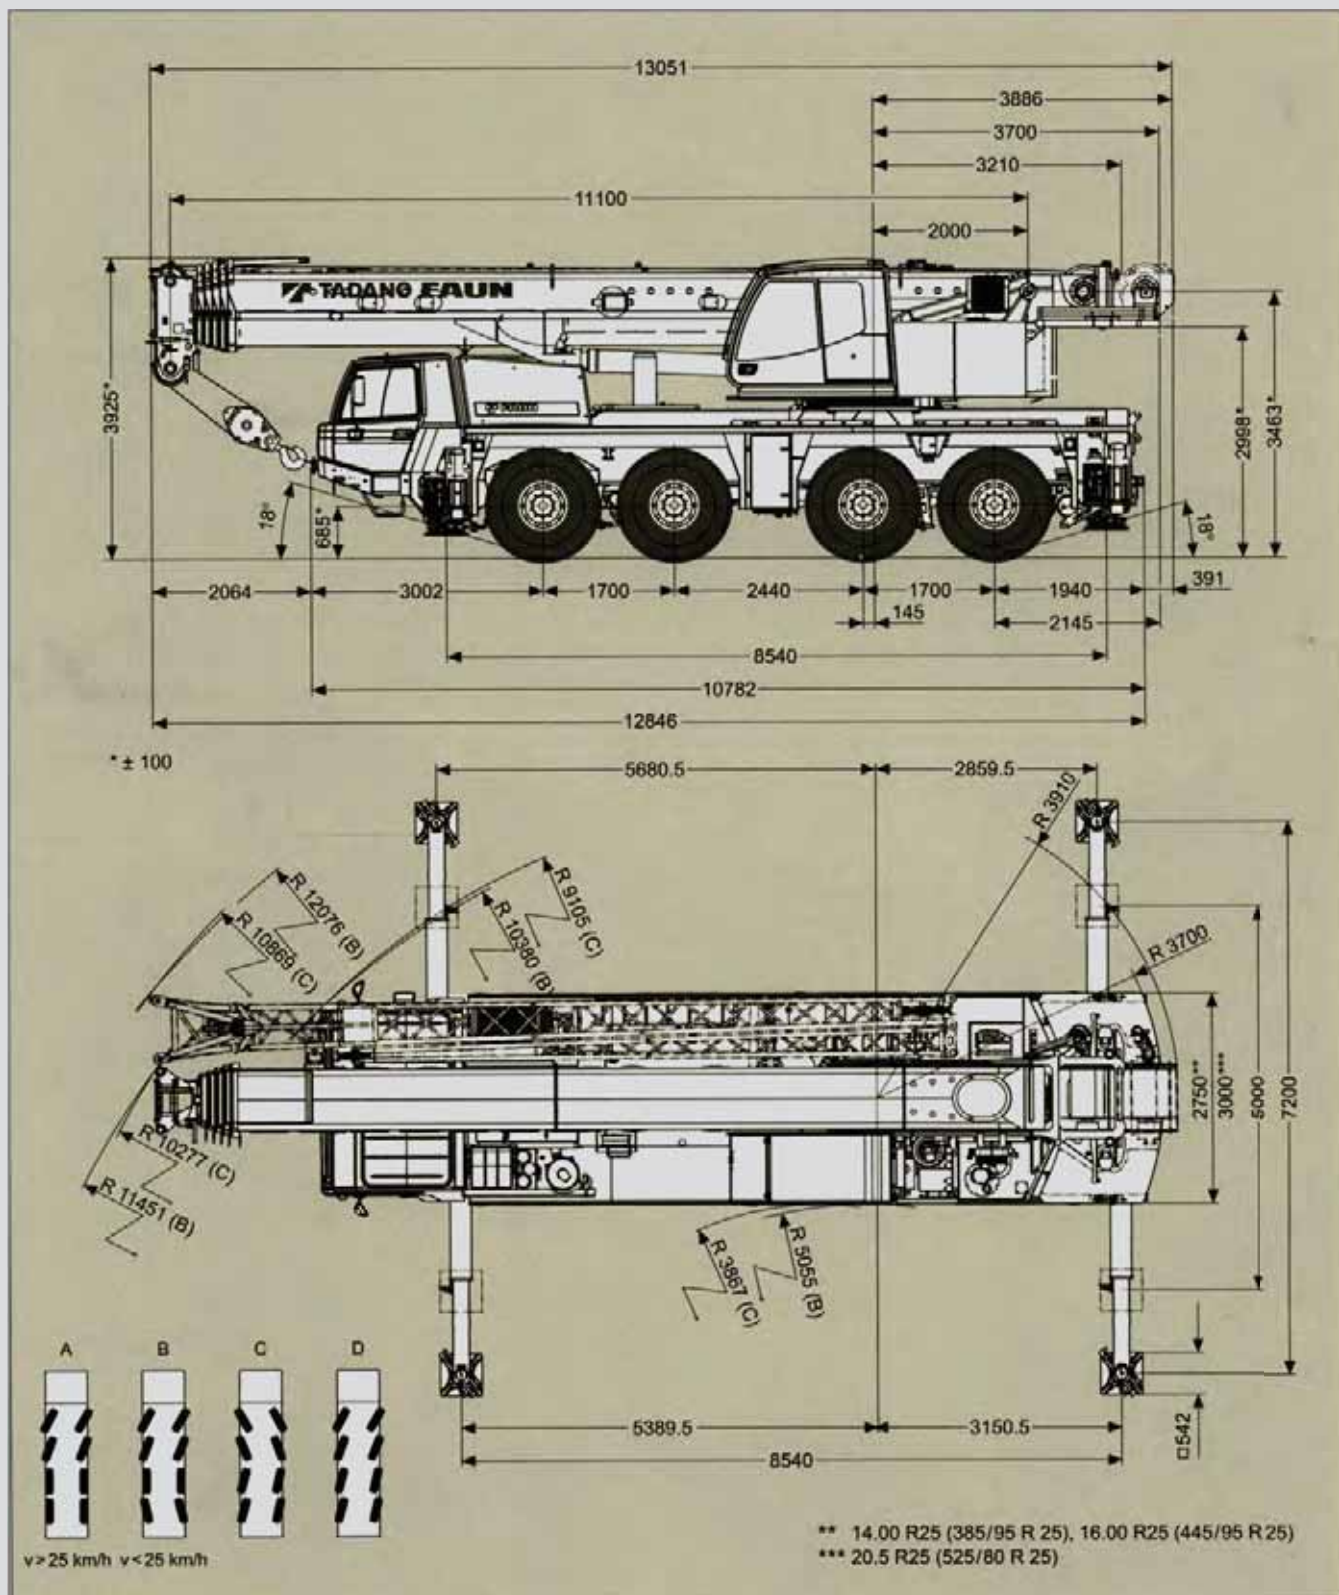

Tadano Faun ATF 90G-4.

90 Tonner

Tadano Faun ATF 90G-4.

90 Tonner

  													DIN / ISO / EN	
 m	11.1 m*	11.1 m	14.8 m	18.5 m	22.1 m	25.8 m	29.5 m	33.2 m	36.9 m	40.5 m	44.2 m	47.9 m	51.2 m	
2.5	90.0													
3.0	81.6	76.1	65.0	65.0										
3.5	74.6	70.1	65.0	63.2	50.0									
4.0	68.3	64.2	63.5	59.2	50.0	41.3								
4.5	62.6	59.1	58.7	55.6	50.0	40.9								
5.0	57.8	54.6	54.2	52.3	50.0	39.2	31.6							
6.0	50.0	47.3	46.8	46.8	45.9	35.0	31.1	23.8						
7.0	42.5	41.2	40.7	40.8	40.8	33.1	28.8	23.8	19.7	15.8				
8.0	36.6	35.4	35.4	35.5	35.8	31.2	28.5	23.6	19.7	15.8	12.9			
9.0	24.9	24.0	31.2	31.4	31.6	29.5	28.5	22.0	19.7	15.8	12.9	10.2		
10.0			26.5	26.7	27.1	28.0	27.2	20.6	18.5	15.8	12.9	10.2	8.9	
11.0			22.6	23.5	24.7	24.8	24.1	19.3	17.4	15.6	12.9	10.2	8.9	
12.0			20.1	21.8	21.9	21.6	21.2	18.1	16.4	14.8	12.9	10.2	8.9	
14.0				17.2	17.2	17.0	16.6	16.2	14.6	13.3	12.2	10.2	8.9	
16.0				14.0	14.0	13.8	13.4	13.8	13.0	12.0	11.1	10.2	8.9	
18.0					11.7	11.5	11.1	11.5	11.2	10.8	10.1	9.3	8.7	
20.0					9.8	9.7	9.3	9.7	9.9	9.0	9.2	8.6	8.0	
22.0						8.3	8.4	8.3	8.5	8.3	8.4	7.9	7.4	
24.0							7.8	7.1	7.5	7.4	7.3	7.0	6.9	
26.0							6.9	6.3	6.7	6.5	6.3	6.0	6.0	
28.0								5.9	5.9	5.7	5.5	5.2	5.2	
30.0								5.3	5.2	5.0	4.8	4.5	4.5	
32.0									4.7	4.4	4.2	3.9	3.9	
34.0									4.2	3.9	3.7	3.4	3.4	
36.0										3.5	3.3	3.0	3.0	
38.0										3.1	2.9	2.6	2.6	
40.0											2.6	2.2	2.2	
42.0											2.3	1.9	1.9	
44.0												1.7	1.6	
46.0													1.4	
48.0													1.2	
 %	I	0	0	46/0	92/46/0/0	92/46/0/0	92/0/0	92/46/0	92/46/0	92/46/0	92/0	92/46	92	100
	II	0	0	0/0	0/46/0/0	46/46/0/0	46/46/0	46/46/0	46/46/0	92/46/46	92/92	92/92	92	100
	III	0	0	0/0	0/0/0/0	0/46/46/0	46/46/0	46/46/46	46/46/92	46/46/92	92/92	92/92	92	100
	IV	0	0	0/0	0/0/46/0	0/0/46/46	0/46/92	46/46/92	46/46/92	46/92/92	46/92	92/92	92	100
	V	0	0	0/46	0/0/46/92	0/0/46/92	0/46/92	0/46/92	46/92/92	46/92/92	46/92	46/92	92	100